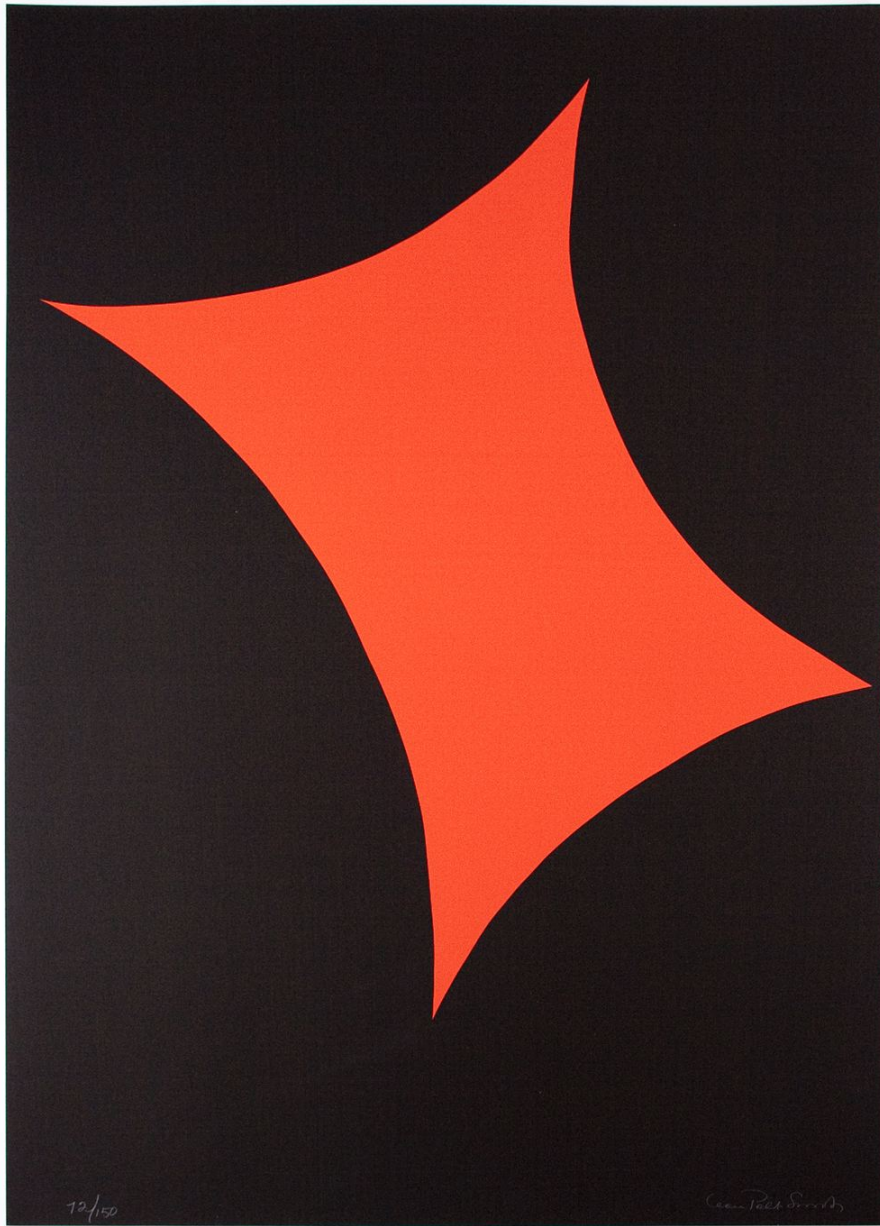

# BETSY SENIOR FINE ART

**LEON POLK SMITH** (American, 1906–1996)  
*COLOR FORMS (E)*, 1974  
Screenprint  
Paper size: 33 x 23 1/4 inches (83.8 x 59.1 cm)  
Edition of 150  
Signed, numbered, and dated along lower margin

# BETSY SENIOR FINE ART

**LEON POLK SMITH** (American, 1906–1996)  
*COLOR FORMS (G)*, 1974  
Screenprint  
Paper size: 33 x 23 1/4 inches (83.8 x 59.1 cm)  
Edition of 150  
Signed, numbered, and dated along lower margin

# BETSY SENIOR FINE ART

**LEON POLK SMITH** (American, 1906–1996)  
*UNTITLED (TAMARIND J)*, 1968  
Lithograph  
Paper size: 30 x 22 inches (76.2 x 55.9 cm)  
Edition of 20  
Signed, numbered, and dated along lower margin

# BETSY SENIOR FINE ART

**LEON POLK SMITH** (American, 1906–1996)  
*UNTITLED (TAMARIND K)*, 1968  
Lithograph  
Paper size: 30 x 22 inches (76.2 x 55.9 cm)  
Edition of 20  
Signed, numbered, and dated along lower margin