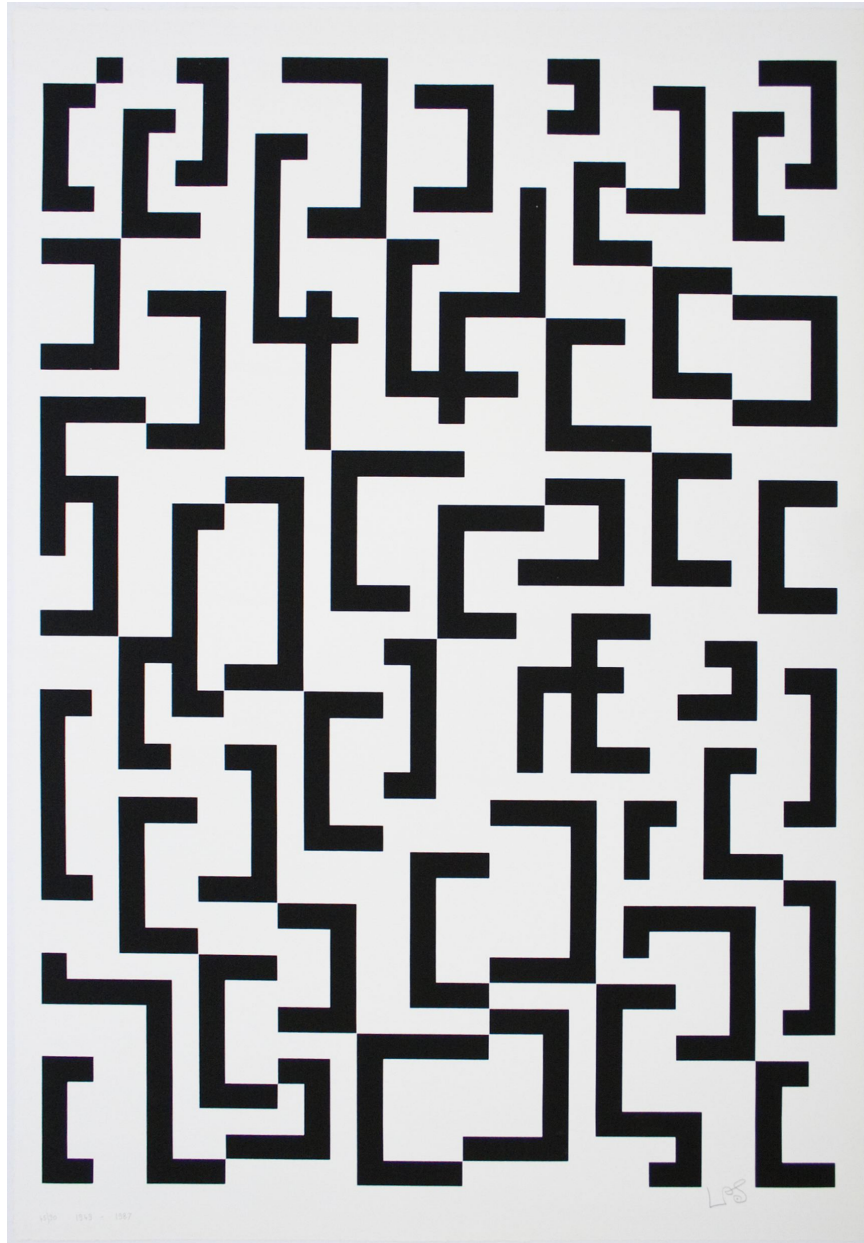

LEON POLK SMITH (American, 1906–1996)
WERKUBERSICHT/WORK-OVERVIEW E, 1952–1987
Screenprint
Paper size: 46 1/2 x 32 inches (118.1 x 81.3 cm)
Edition of 90
Signed, numbered, and dated along lower margin

BETSY SENIOR FINE ART

LEON POLK SMITH (American, 1906–1996)
WERKUBERSICHT/WORK-OVERVIEW D, 1949–1987
Screenprint
Paper size: 46 1/2 x 32 inches (118.1 x 81.3 cm)
Edition of 90
Signed, numbered, and dated along lower margin