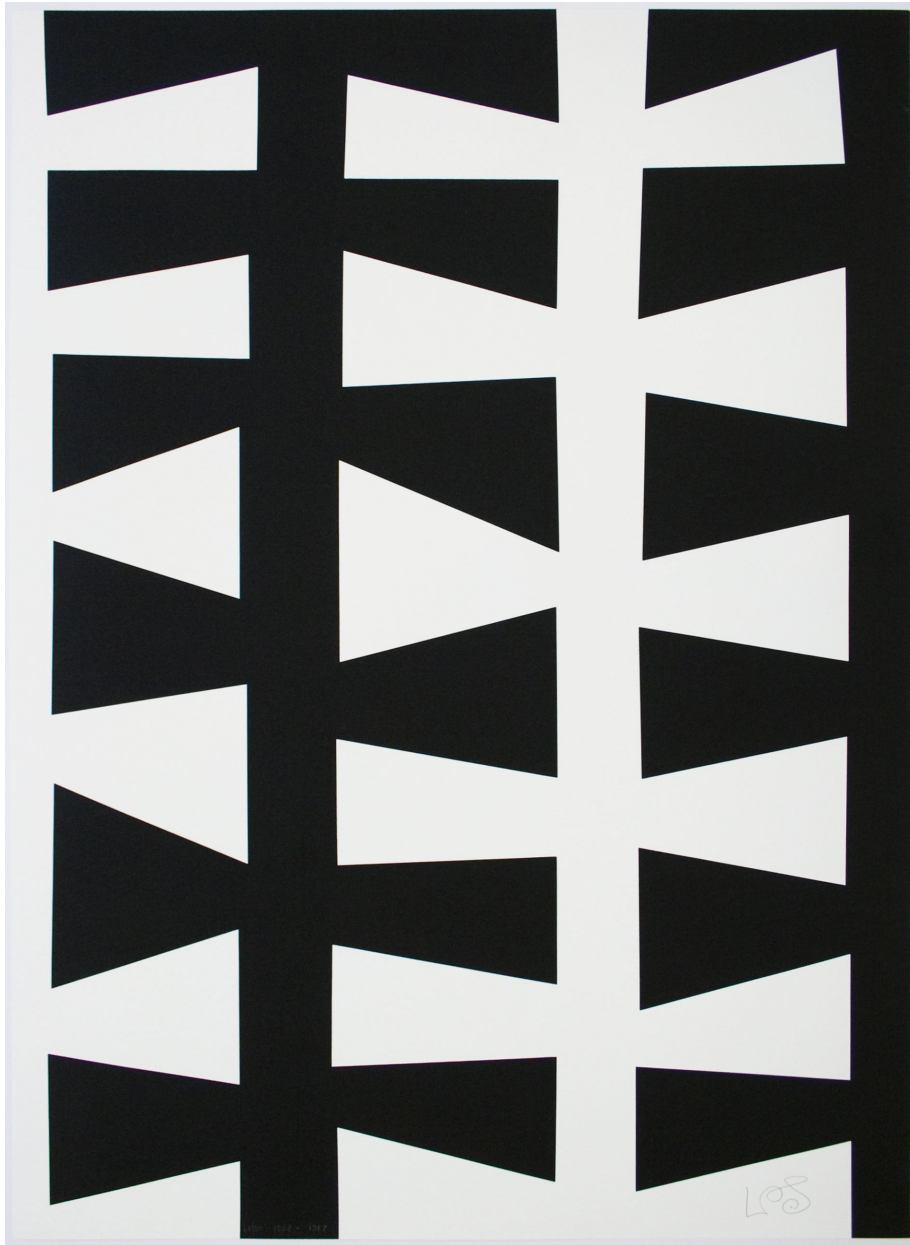

LEON POLK SMITH (American, 1906–1996)
WERKUBERSICHT/WORK-OVERVIEW C, 1949–1987
Screenprint
Paper size: 46 1/2 x 32 inches (118.1 x 81.3 cm)
Edition of 90
Signed, numbered, and dated along lower margin

BETSY SENIOR FINE ART

LEON POLK SMITH (American, 1906–1996)
WERKUBERSICHT/WORK-OVERVIEW E, 1952–1987
Screenprint
Paper size: 46 1/2 x 32 inches (118.1 x 81.3 cm)
Edition of 90
Signed, numbered, and dated along lower margin