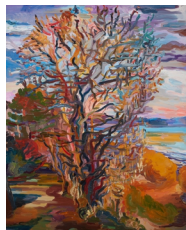

CADE TOMPKINS PROJECTS

Nancy Friese IFPDA
21 February 2025

Nancy Friese
Standing by Trees, 2025
lower right recto
Line etching, spit bite, and drypoint with hand coloring
24 x 48 in. image, 29 x 52 in. paper

Nancy Friese
Grove and Twilight, 2025
lower right recto
Line etching, spit bite, and drypoint with hand coloring
24 x 48 in. image, 29 x 52 in. paper

Nancy Friese
Quiet Evening, 2025
lower right recto
Line etching, spit bite, and drypoint with hand coloring
24 x 48 in. image, 29 x 52 in. paper

Nancy Friese
Evening Quiet, 2022
oil on canvas
48 x 96 inches

Nancy Friese
Last Light, 2022
oil on canvas
40 x 54 inches

Nancy Friese
Clouds Over the Bay, 1996
oil on linen
60 x 48 inches

CADE TOMPKINS PROJECTS

Nancy Friese
Wintertide, 1996
oil on linen
60 x 48 inches

Nancy Friese
Hills of Giverny, 1990
oil on linen
60 x 70 inches