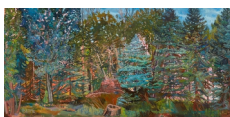

CADE TOMPKINS PROJECTS

Nancy Friese IFPDA
21 February 2025

Nancy Friese
Standing by Trees, 2025
lower right recto
Line etching, spit bite, and drypoint with hand coloring
24 x 48 in. image, 29 x 52 in. paper

Nancy Friese
Grove and Twilight, 2025
lower right recto
Line etching, spit bite, and drypoint with hand coloring
24 x 48 in. image, 29 x 52 in. paper

Nancy Friese
Quiet Evening, 2025
lower right recto
Line etching, spit bite, and drypoint with hand coloring
24 x 48 in. image, 29 x 52 in. paper